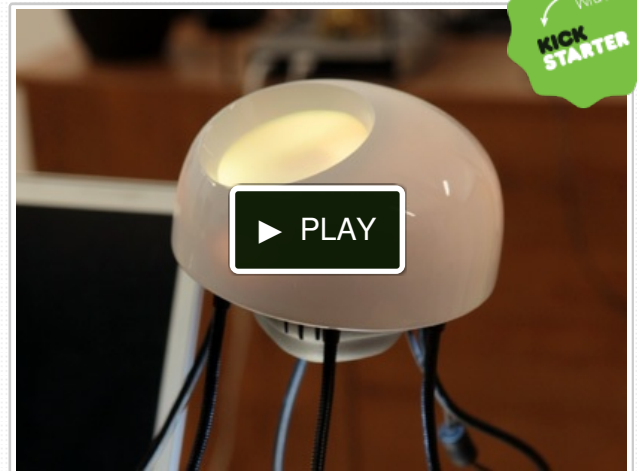

[Check out our Kickstarter (332% funded!)](#)